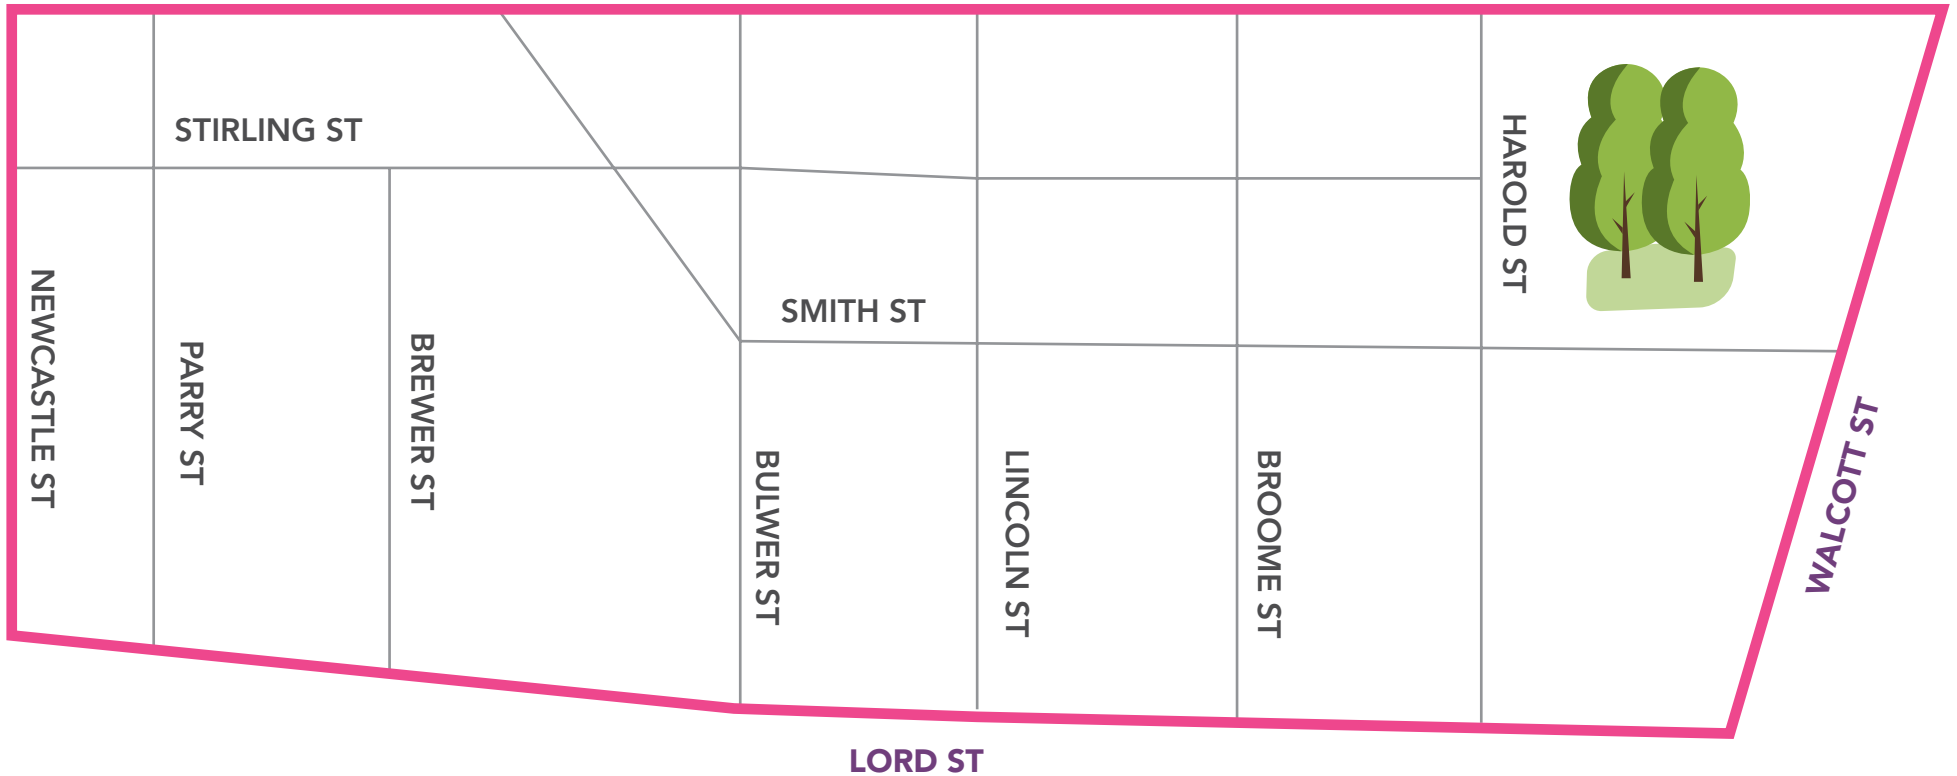

YOU ARE IN ZONE 8

CITY OF VINCENT

Here is the map of where you can park with a **Zone 8** parking permit.

BEAUFORT ST

STIRLING ST

HAROLD ST

SMITH ST

NEWCASTLE ST

PARRY ST

BREWER ST

BULWER ST

LINCOLN ST

BROOME ST

WALCOTT ST

LORD ST